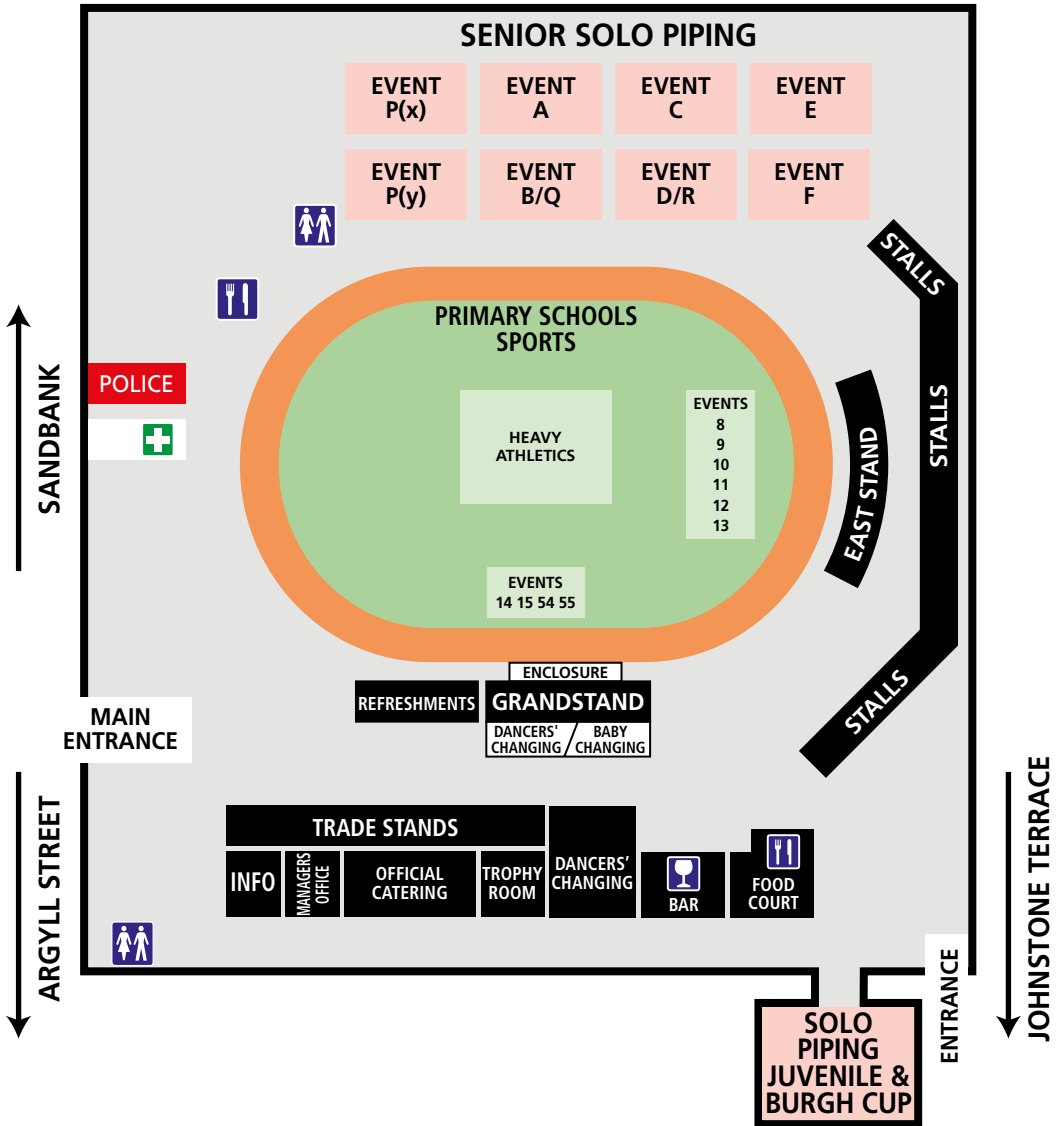

Arena layout for Friday 27th August 2010

 FIRST AID

 CATERING

 TOILETS

 REFRESHMENTS