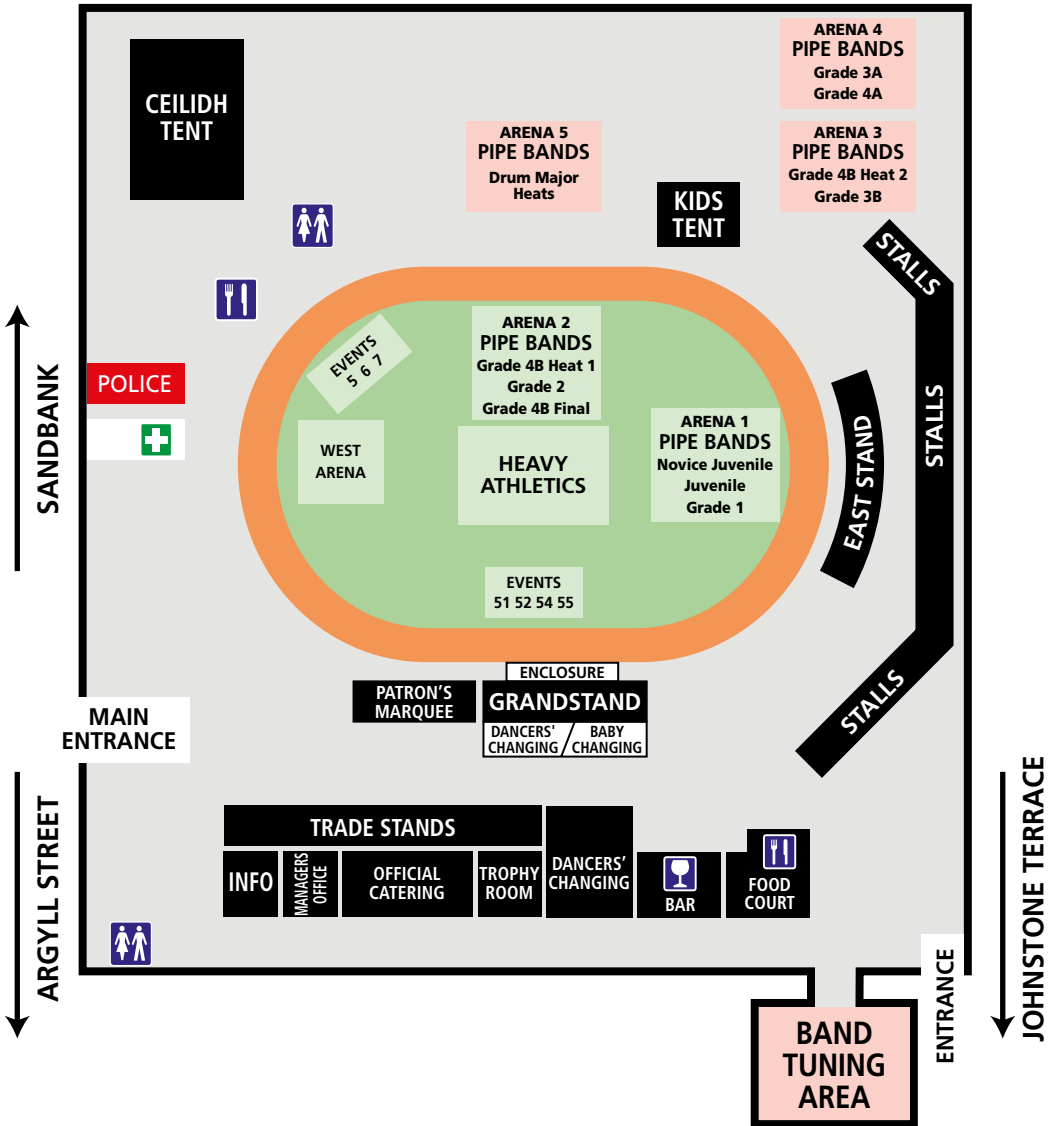

# Arena layout for Saturday 28th August 2010

FIRST AID

CATERING

TOILETS

REFRESHMENTS